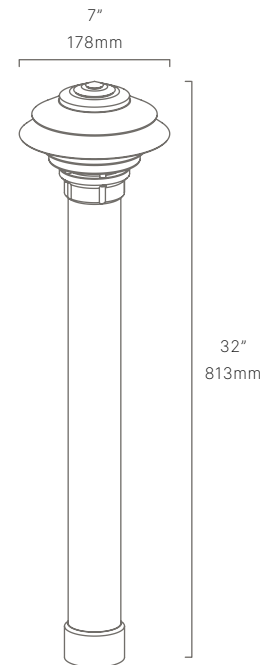

### AVAILABLE FINISHES:

**NAT**  
Natural Brass/  
Copper

**BLP**  
Bronze Living  
Patina

**BLPX**  
Extra Dark Bronze  
Living Patina

**NI**  
Nickel PVD

FIXTURE DIMENSIONS	W7" x H32"
LIGHT SOURCE	Integrated LED
COLOR TEMPERATURES	2700K, 3000K
WATTAGES	10W, 15W, 18W
CRI (RA)	80 CRI
VOLTAGE	120V
DELIVERED LUMENS	322lm (3000K)
DIMMABLE	Yes, Dim to <10% via Transformer
DRIVER	Yes, 12V Integral Constant Current
TRANSFORMER	Yes, Integral Electronic 60W 120-12V
MOUNT	Yes, Included 1/2" NPS Adapter
GROUND STAKE	Not Included
FINISH	Included Natural
MATERIAL	Brass & Copper
WIRE LENGTH	24"
LOCATION	Exterior Wet
CERTIFICATIONS	UL, IP66, IP67, Dark Sky